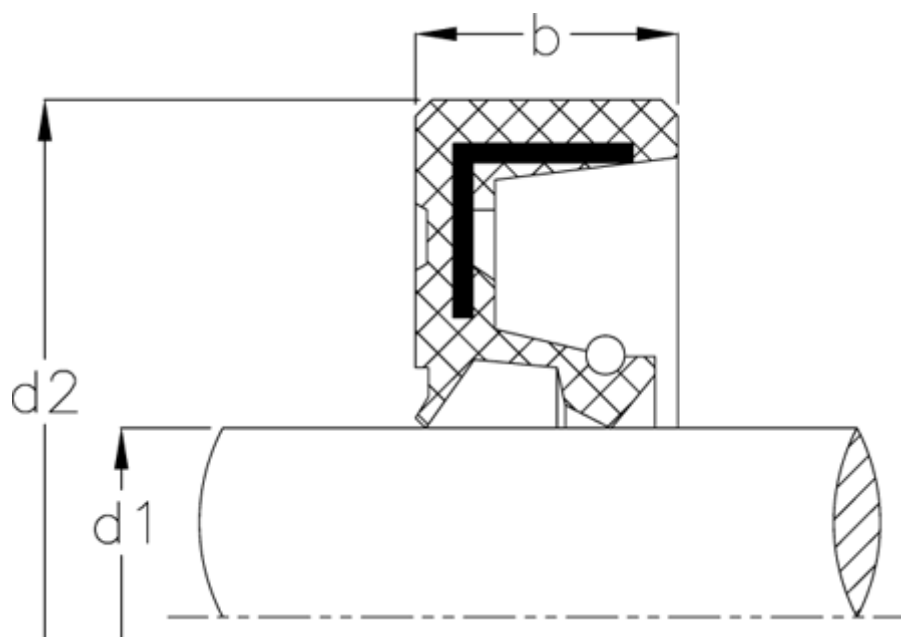

# Data Sheet

Article number: 170203800550100000

Description: KLEE Rotary shaft seal WAS 3855/10  
NBR nitrile rubber, with seal lip

## Measures

---

|          |       |
|----------|-------|
| b        | = 10  |
| d1       | = 38  |
| d2       | = 55  |
| Material | = NBR |